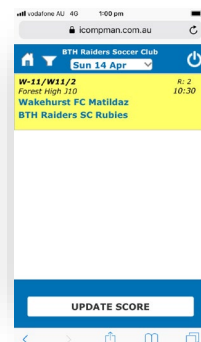

3. Select your team and CLICK “**UPDATE SCORE**”