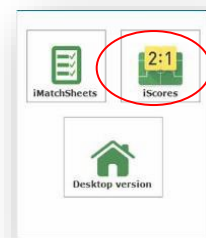

2. Select **iscores** to begin iCompMan smartphone version.